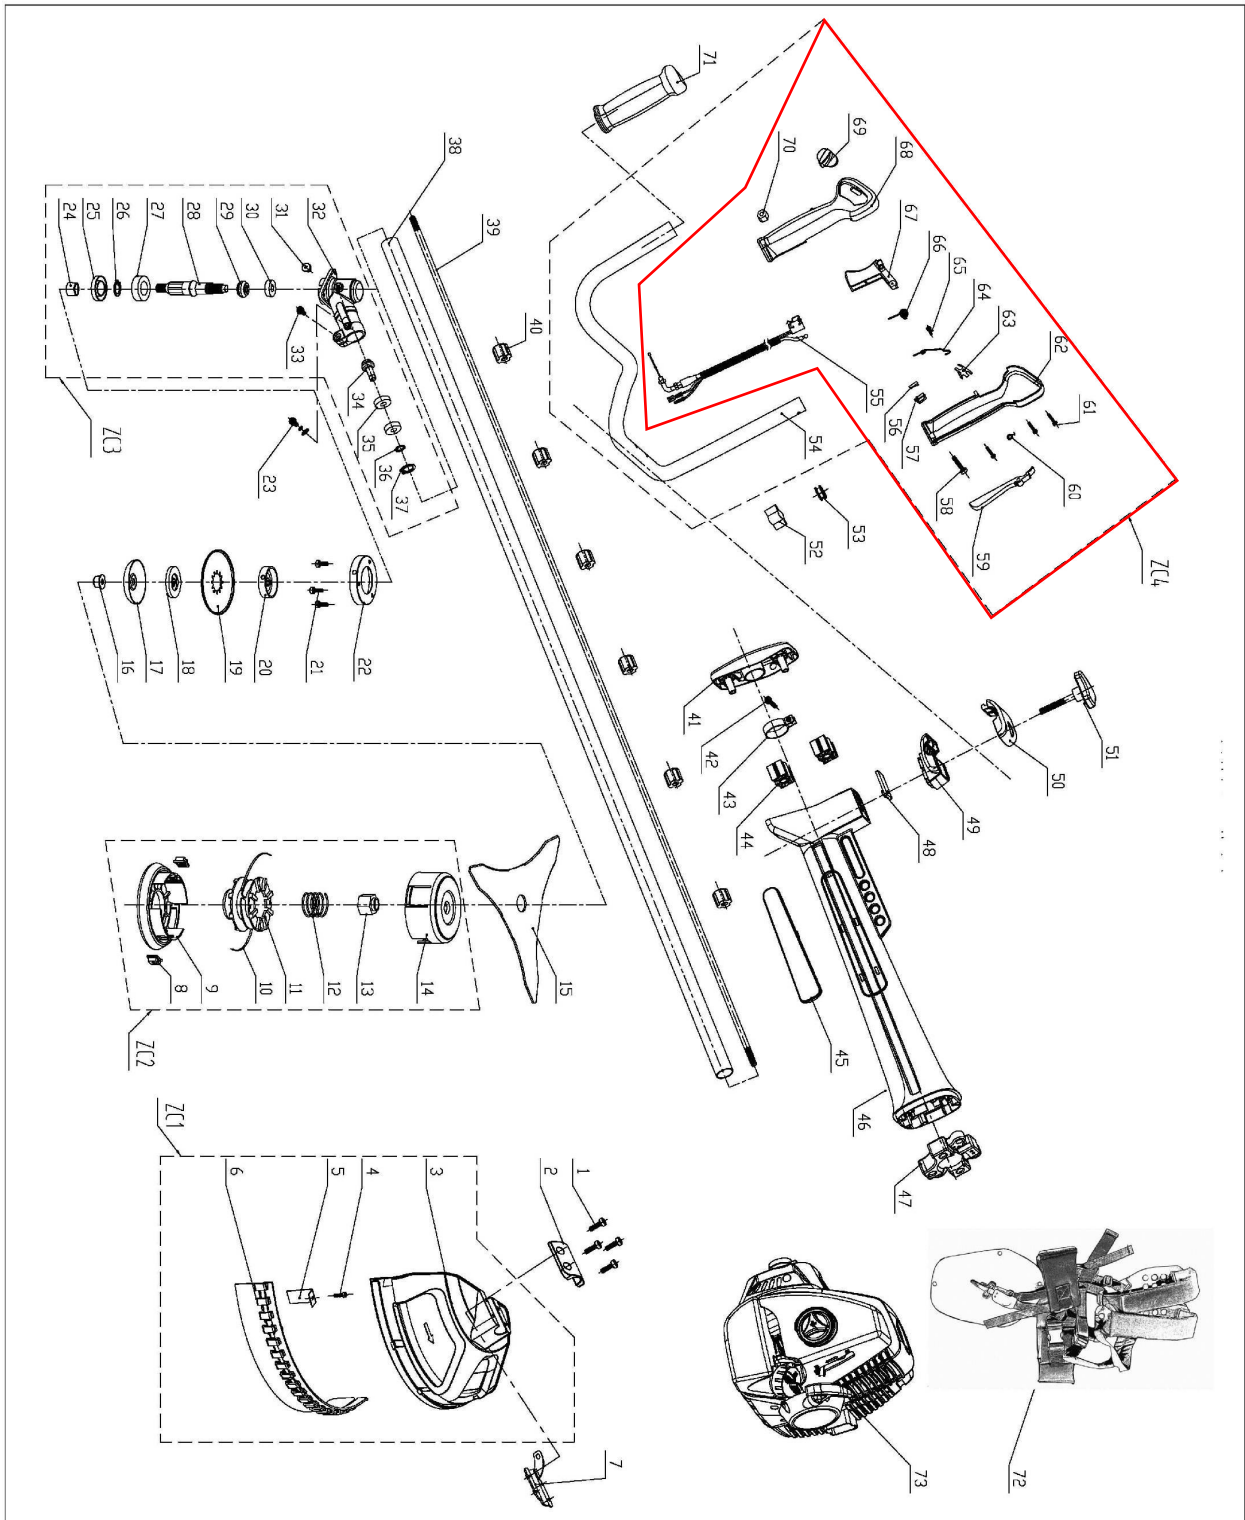

Spare parts list for RPB 520 PRO transmission			
Pos no	Reference	English name	QTY
1	LJ230B-97006	Srew M5X25 Gb/T 70.1	2
2	GC305.5-48051	Cover-Up Clip	1
3	GC305.5-48053	Protect Cover	1
4	GC305.3B-91337	Screw S14.8X14 Gb/T 845	1
5	GC305.3A-48056.2A	Small Blade	1
6	GC305.5-48060	Cover-Clevis	1
7	GC305.5-48052	Cover-Down Clip	2
8	GC305-48237	Support-Nylon Cutter	2
9	GC305-48238	Bump Head Base	1
10	GC305-48185	Trimmer Line	4
11	GC305-48236	Line Plate	1
12	GC305-48235	Turn Spring	1
13	GC305-48233.2	Insert	1
14	GC305-48233	Bump Head Cover	1
15	GC415.5-48200	3 Tine-Blade	1
16	GC305.1-92105	Nut M10X1.25-L	1
17	GC305.3A-48048	Cover Board	1
18	GC305.5-48045	Gear Box-Gasket	1
19	GC415.5-48047	Gear Box-Down Clip	1
20	GC415.5-48046A	Gear Box-Up Clip	1
21	GC305.1-97303	Screw M5X10 Gb/T 9074.4-1988	3
22	GC305-48045	Cover	1
23	GC305-97011	Screw M5X14 Gb/T 9074	1
24	GC415-48049.1	Up Clip Jacket-Washer	1
25	GC305.3A-95028	Oil Seal Gb/T9877.1	1
26	YD3800-93211	Circlip ϕ32 Gb/T893.1-1986	1
27	GC305-96018	Bearing 6002Z Gb/T 276-1994	1
28	GC305.3A-48084	Outlet Axle	1
29	GC305.3A-48083	Output-Gear	1
30	GC305.3A-96023	Bearing 6000Z Gb/T 276-1994	1
31	GC305-97304	Screw M8X10 Gb/T 9074.4-1988	1
32	GC305-48042	Gear Box Housing	1
33	YD2500-90025	Screw M6X25 Gb/T 70.1	1
34	GC305.3A-48081	Input-Gear	1
35	LJ230B-96016	Bearing 6001Z Gb/T 276-1994	2
36	GC305.3A-93216	Spring Ring ϕ12 Gb/T894.1-86	1
37	GC305.3A-93214	Circlip ϕ30 Gb/T 893.1-1986	1
38	GC305-45124A	Aluminium Tube	1
39	GC260-45131	Drive Shaft	1
40	GC415-45300	Oil Bearing	6
41	GC305.5-45430	Connector	1
42	YD4500-90023	Screw M5X14 Gb/T 70.1	1