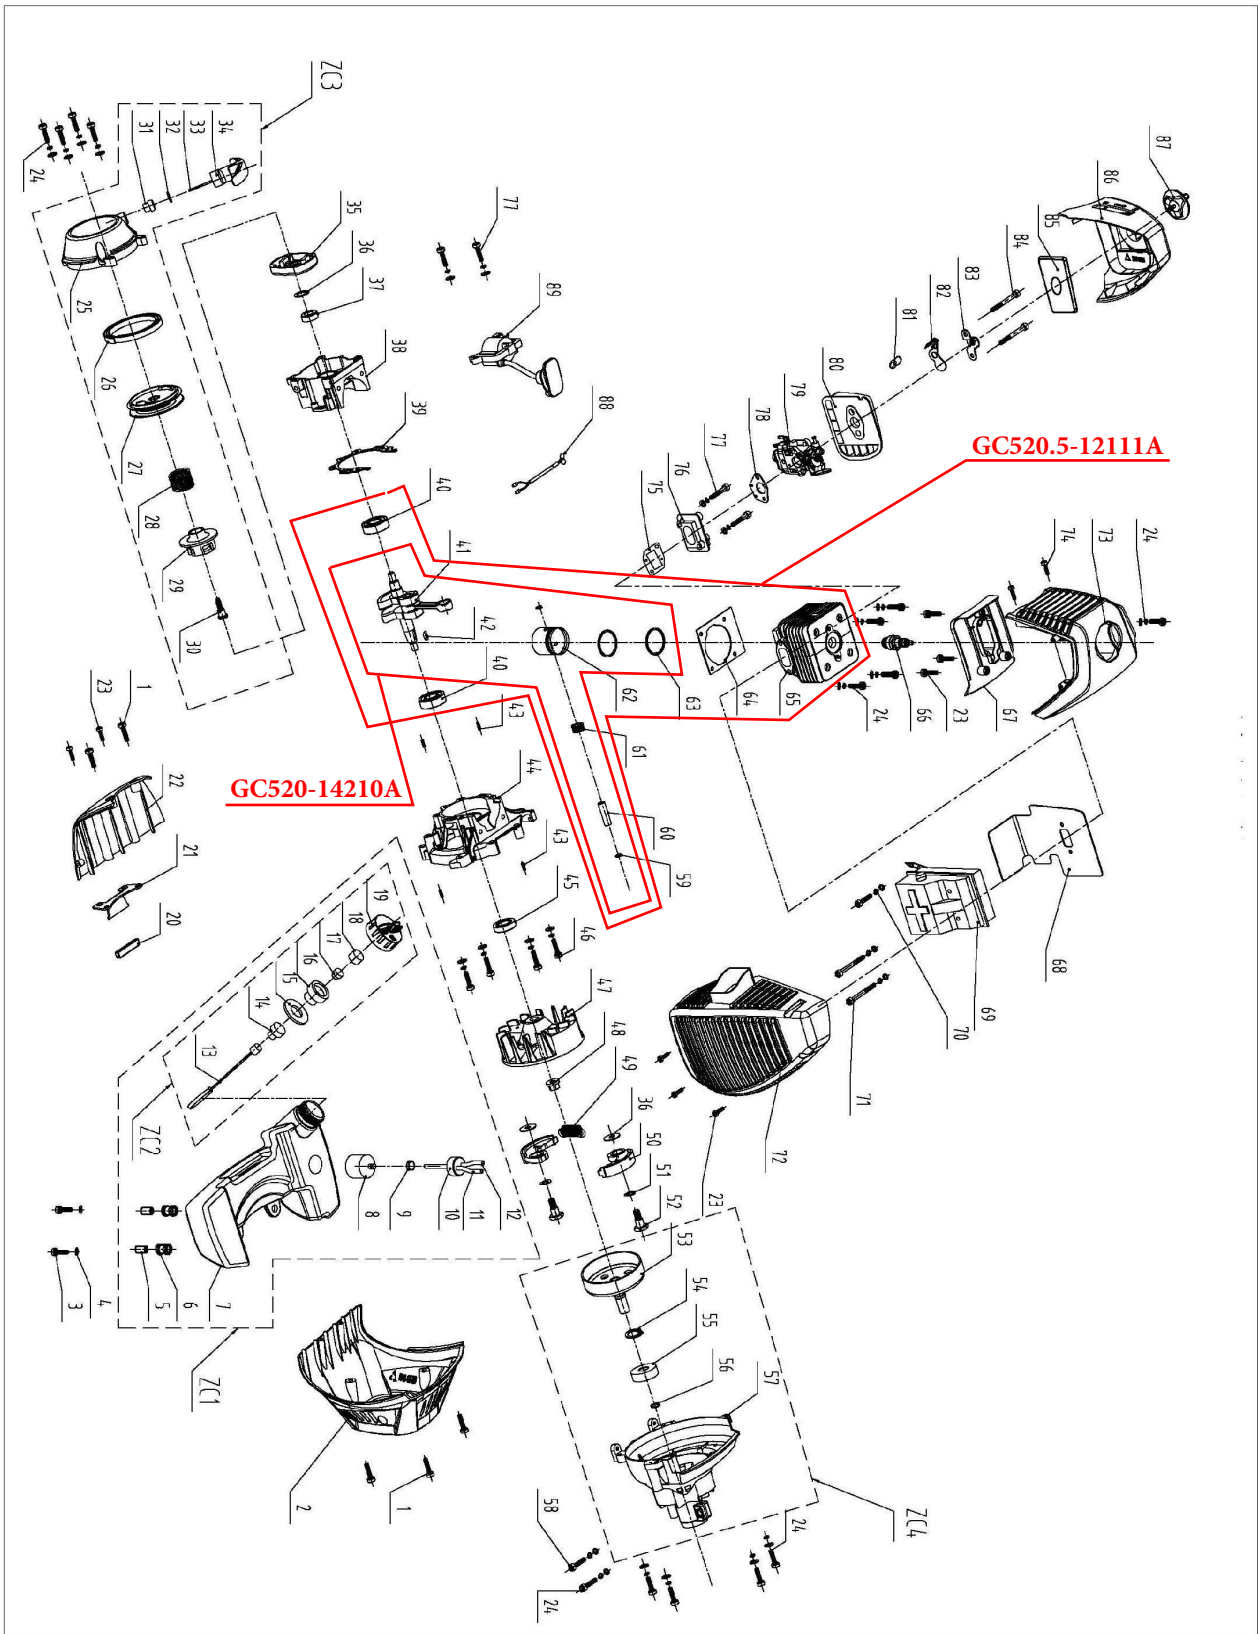

Riwall PRO

RPB 520 PRO

Spare parts list for RPB 520 PRO Engine			
Pos no	Reference	English name	QTY
1	YD4500-90023	Screw M5X14 Gb/T 70.1	5
2	GC305.5-44325	Cover Pa6-Gf30	1
3	YD3800-90024	Screw M5X20 Gb/T 70.1	2
4	YD2500-93011	Φ5Xφ15X1.3	2
5	GC305.3-18305	Oil Can Mounting Hole-Spacing	2
6	GC305.3-18304	Oil Can Mounting Hole-Damping	2
7	GC305.5-18306A	Fuel Tank	1
8	GC305.5-18034	Fuel Filter Assy	1
9	YD4000-18401	Vacuum Tube Clip	1
10	GC305-18104	Support-Fuel Pipe	1
11	GC305.5-18101.2	Fuel Outlet	1
12	GC305-18101.1	Fuel Inlet	1
13	GC305.3-18031	Hanger	1
14	GC305-18208	Support-Hanger	1
15	GC305-18033	Gasket Fuel Cap	1
16	GC305-17133	Support-Venthole	1
17	GC305-17402	Venthole	1
18	GC305-18209	Fuel Filter Vert	1
19	GC305.3A-18032	Fuel Cap	1
20	GC415-18302	Rubber Sheath	1
21	GC415.5-18303	Support Fuel Tank	1
22	GC415.5-18213A	Permanent Seat-Fuel Tank	1
23	GC415.5-91331	Screw St3.9X16 Gb/T 818	8
24	YD6200-97004	Screw M5X20 Gb/T 9074	14
25	GC305.5-25110	Starter Housing	1
26	GC305.5-25212	Coil Spring For Easy Start	1
27	GC305.5-25211.2	Pulley Start Easy Start	1
28	GC305.5-25112	Spring Easy Start	1
29	GC305.5-25215.2	Small Pulley Start Easy Start	1
30	GC305.5-25288	Screw For Pulley Start(Easy Start)	1
31	GC305.3A-25302	Start Rope Jacket	1
32	YD2500-25318	Start Handle Washer	1
33	GC305.5-25301	Start Rope	1
34	GC305-25311	Start Handle	1
35	GC305-25260.3	Pulley Assy For Easy Start	1
36	GC305-93004	Washer Φ8Xφ22X1 Gb/T 97.1	3
37	YD3800-95012	Oil Seal Fb12X22	1
38	GC415.3-13201	Left Crankcase	1
39	GC415-13090	Gasket Crankshaft	1
40	YD2500-96013	Bearing Ball6202	2
41	GC415-14110	Shaft Assy	1
42	GC415-94602	Key Fly Wheel 3X13 Gb/T 1099	1
43	YD6200-94031	Pin Φ5X10 Gb/T 119.1-2000	4
44	GC415.3-13101	Right Crankcase	1
45	GC415-95013	Oil Seal Fb15X30 Gb/T 276	1